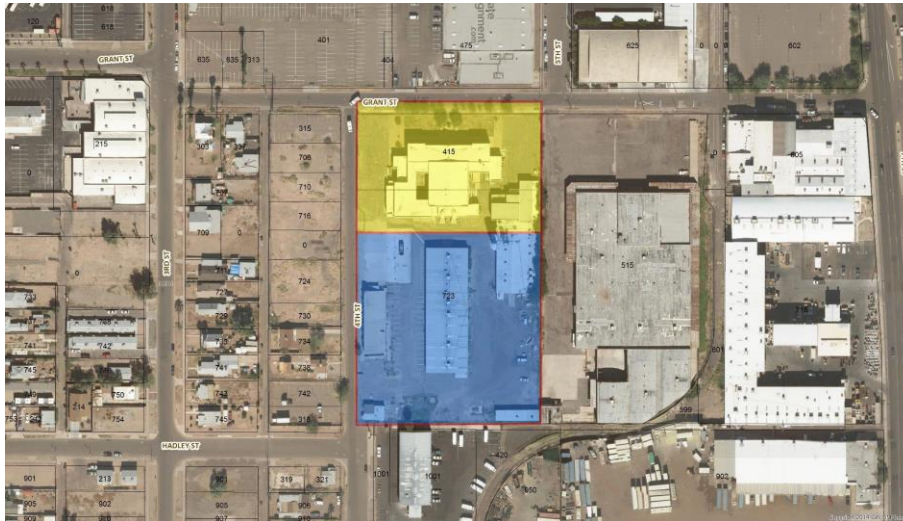

George Washington Carver Museum and Cultural Center 415 East Grant Street

Phoenix City Council approved the zoning ordinance amendment on March 1, 2017 making the former Phoenix Union Colored /Carver High School property the City's 16th Historic Preservation-Landmark Site.

PAGE FOUR THE ARIZONA REPUBLICAN, PHOENIX, MONDAY MORNING, SEPTEMBER 15, 1926

New Phoenix Colored High School Building Is Dedicated At Sunday Ceremony

CLASSES START WITH BEGINNING OF TERM TODAY

Where Colored Students Will Study